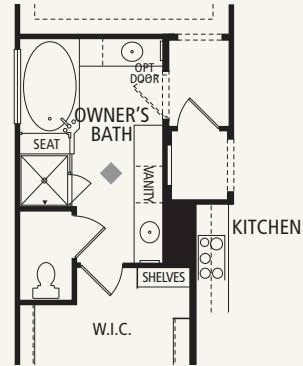

# THE HAVEN

Approximately 1,859 sq. ft.

- 2 Bedrooms
- 2 Baths
- Den
- 2-Car Garage + Storage

**Optional:**

- Sun Room
- Guest Suite w/Tech Room in lieu of Bedroom 2/Den
- Expanded Laundry

Single-Level

# THE HAVEN

Optional Laundry 1

Optional Guest Suite/Tech Room  
in lieu of Bedroom 2/Den

Optional Sun Room

Optional Walk-In Shower  
at Owner's Bath

Optional Separate Shower  
and Drop-In Tub  
at Owner's Bath