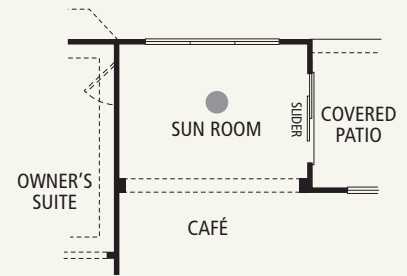

# THE HAVEN

Approximately 1,859 sq. ft.

- 2 Bedrooms
- 2 Baths
- Den
- 2-Car Garage + Storage

**Optional:**

- Sun Room
- Guest Suite w/Tech Room in lieu of Bedroom 2/Den
- Expanded Laundry

Single-Level

# THE HAVEN

Optional Laundry 1

Optional Guest Suite/Tech Room  
in lieu of Bedroom 2/Den

Optional Sun Room

Optional Walk-In Shower  
at Owner's Bath

Optional Separate Shower  
and Drop-In Tub  
at Owner's Bath