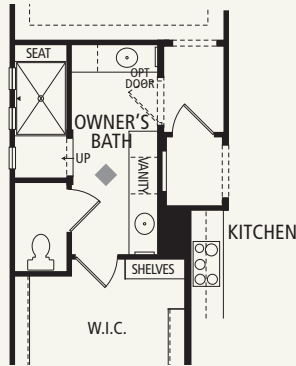

# THE HAVEN

Approximately 1,859 sq. ft.

- 2 Bedrooms
- 2 Baths
- Den
- 2-Car Garage + Storage

**Optional:**

- Sun Room
- Guest Suite w/Tech Room in lieu of Bedroom 2/Den
- Expanded Laundry

Single-Level

# THE HAVEN

Optional Laundry 1

Optional Guest Suite/Tech Room  
in lieu of Bedroom 2/Den

Optional Sun Room

Optional Walk-In Shower  
at Owner's Bath

Optional Separate Shower  
and Drop-In Tub  
at Owner's Bath