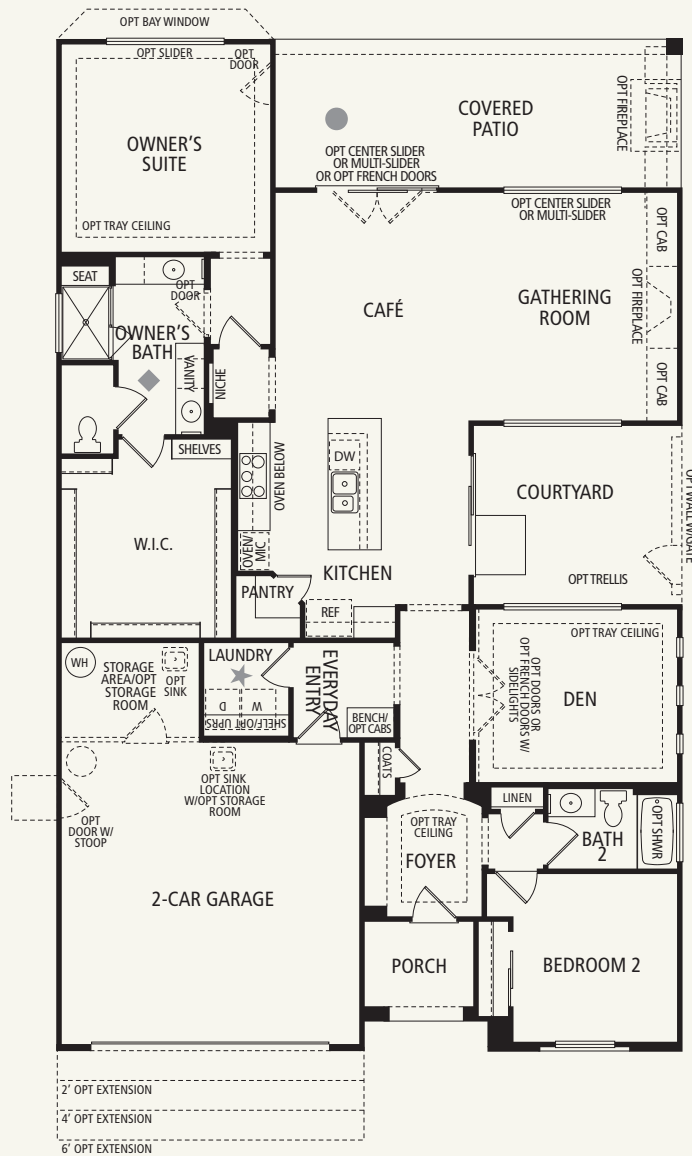

# THE HAVEN

Approximately 1,859 sq. ft.

- 2 Bedrooms
- 2 Baths
- Den
- 2-Car Garage + Storage

**Optional:**

- Sun Room
- Guest Suite w/Tech Room in lieu of Bedroom 2/Den
- Expanded Laundry

Single-Level

# THE HAVEN

Optional Laundry 1

Optional Guest Suite/Tech Room  
in lieu of Bedroom 2/Den

Optional Sun Room

Optional Walk-In Shower  
at Owner's Bath

Optional Separate Shower  
and Drop-In Tub  
at Owner's Bath