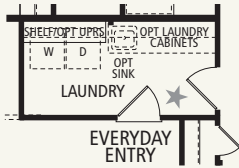

# THE HAVEN

Approximately 1,859 sq. ft.

- 2 Bedrooms
- 2 Baths
- Den
- 2-Car Garage + Storage

**Optional:**

- Sun Room
- Guest Suite w/Tech Room in lieu of Bedroom 2/Den
- Expanded Laundry

Single-Level

# THE HAVEN

Optional Laundry 1

Optional Guest Suite/Tech Room  
in lieu of Bedroom 2/Den

Optional Sun Room

Optional Walk-In Shower  
at Owner's Bath

Optional Separate Shower  
and Drop-In Tub  
at Owner's Bath