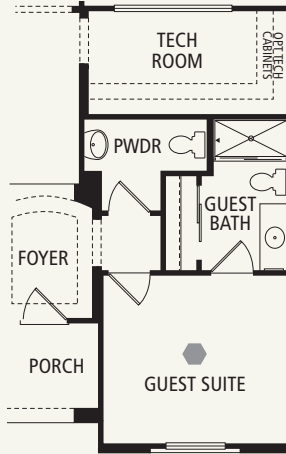

# THE HAVEN

Approximately 1,859 sq. ft.

- 2 Bedrooms
- 2 Baths
- Den
- 2-Car Garage + Storage

**Optional:**

- Sun Room
- Guest Suite w/Tech Room in lieu of Bedroom 2/Den
- Expanded Laundry

Single-Level

# THE HAVEN

Optional Laundry 1

Optional Guest Suite/Tech Room  
in lieu of Bedroom 2/Den

Optional Sun Room

Optional Walk-In Shower  
at Owner's Bath

Optional Separate Shower  
and Drop-In Tub  
at Owner's Bath