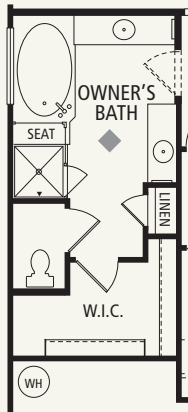

THE HIDEAWAY

Approximately 1,573 sq. ft.

- 2 Bedrooms
- 2 Baths
- 2-Car Garage + Storage

Optional:

- Sun Room
- Wet Bar
- Expanded Laundry

Single-Level

THE HIDEAWAY

Optional Walk-In Shower at Owner's Bath

Optional Separate Shower and Drop-In Tub at Owner's Bath

Optional Wet Bar

Optional Sun Room

Optional Laundry 1

Optional Laundry 2

Optional Laundry 3