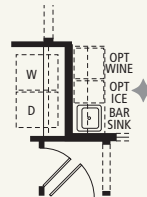

Optional Wet Bar