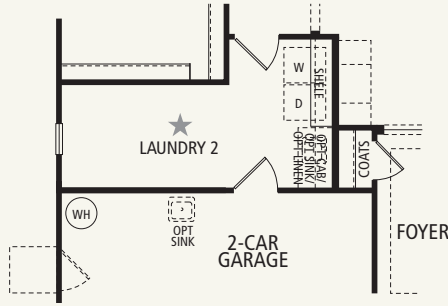

THE HIDEAWAY

Approximately 1,573 sq. ft.

- 2 Bedrooms
- 2 Baths
- 2-Car Garage + Storage

Optional:

- Sun Room
- Wet Bar
- Expanded Laundry

Single-Level

THE HIDEAWAY

Optional Walk-In Shower at Owner's Bath

Optional Separate Shower and Drop-In Tub at Owner's Bath

Optional Wet Bar

Optional Sun Room

Optional Laundry 1

Optional Laundry 2

Optional Laundry 3