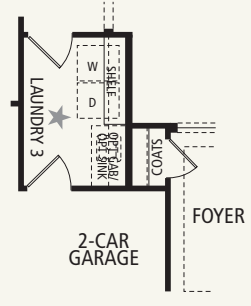

THE HIDEAWAY

Approximately 1,573 sq. ft.

- 2 Bedrooms
- 2 Baths
- 2-Car Garage + Storage

Optional:

- Sun Room
- Wet Bar
- Expanded Laundry

Single-Level

THE HIDEAWAY

Optional Walk-In Shower at Owner's Bath

Optional Separate Shower and Drop-In Tub at Owner's Bath

Optional Wet Bar

Optional Sun Room

Optional Laundry 1

Optional Laundry 2

Optional Laundry 3