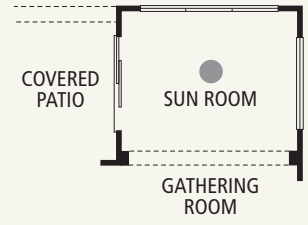

THE HIDEAWAY

Approximately 1,573 sq. ft.

- 2 Bedrooms
- 2 Baths
- 2-Car Garage + Storage

Optional:

- Sun Room
- Wet Bar
- Expanded Laundry

Single-Level

THE HIDEAWAY

Optional Walk-In Shower at Owner's Bath

Optional Separate Shower and Drop-In Tub at Owner's Bath

Optional Wet Bar

Optional Sun Room

Optional Laundry 1

Optional Laundry 2

Optional Laundry 3