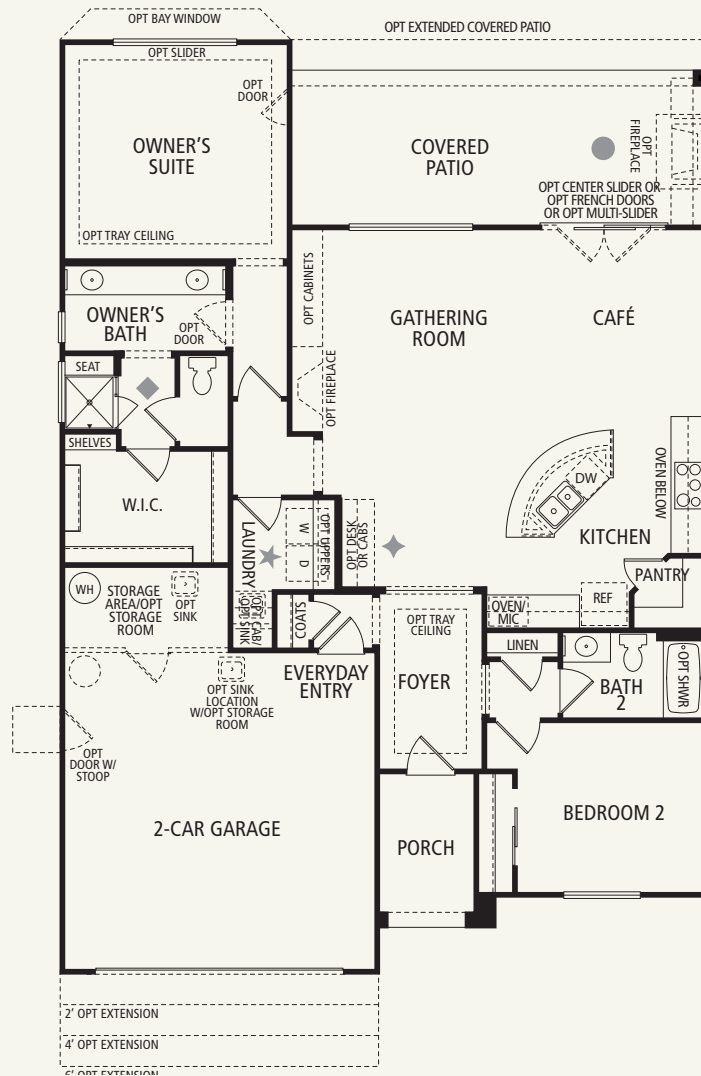

THE HIDEAWAY

Approximately 1,573 sq. ft.

- 2 Bedrooms
- 2 Baths
- 2-Car Garage + Storage

Optional:

- Sun Room
- Wet Bar
- Expanded Laundry

Single-Level

THE HIDEAWAY

Optional Walk-In Shower at Owner's Bath

Optional Separate Shower and Drop-In Tub at Owner's Bath

Optional Wet Bar

Optional Sun Room

Optional Laundry 1

Optional Laundry 2

Optional Laundry 3