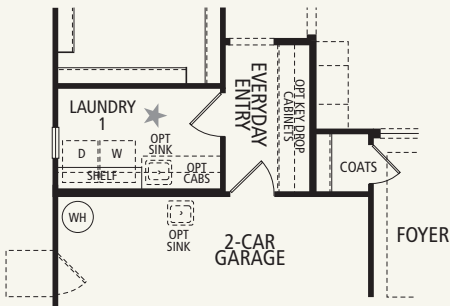

THE HIDEAWAY

Approximately 1,573 sq. ft.

- 2 Bedrooms
- 2 Baths
- 2-Car Garage + Storage

Optional:

- Sun Room
- Wet Bar
- Expanded Laundry

Single-Level

THE HIDEAWAY

Optional Walk-In Shower at Owner's Bath

Optional Separate Shower and Drop-In Tub at Owner's Bath

Optional Wet Bar

Optional Sun Room

Optional Laundry 1

Optional Laundry 2

Optional Laundry 3