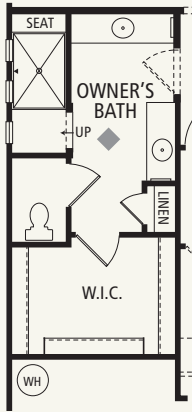

THE HIDEAWAY

Approximately 1,573 sq. ft.

- 2 Bedrooms
- 2 Baths
- 2-Car Garage + Storage

Optional:

- Sun Room
- Wet Bar
- Expanded Laundry

Single-Level

THE HIDEAWAY

Optional Walk-In Shower at Owner's Bath

Optional Separate Shower and Drop-In Tub at Owner's Bath

Optional Wet Bar

Optional Sun Room

Optional Laundry 1

Optional Laundry 2

Optional Laundry 3