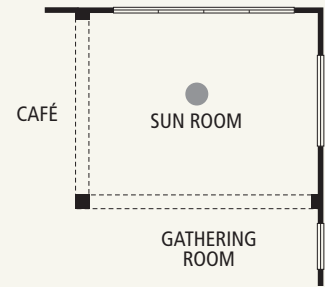

# THE SANCTUARY

Approximately 1,715 sq. ft.

- 2 Bedrooms
- 2 Baths
- 2-Car Garage + Storage

**Optional:**

- Den
- Guest Suite in lieu of Bedroom 2
- Storage Room
- Sun Room in lieu of Covered Patio

Single-Level

# THE SANCTUARY

Optional Den 1

Optional Guest Suite  
in lieu of Den 2

Optional Sun Room

Optional Walk-In Shower  
at Owner's Bath

Optional Separate Shower  
and Drop-In Tub  
at Owner's Bath