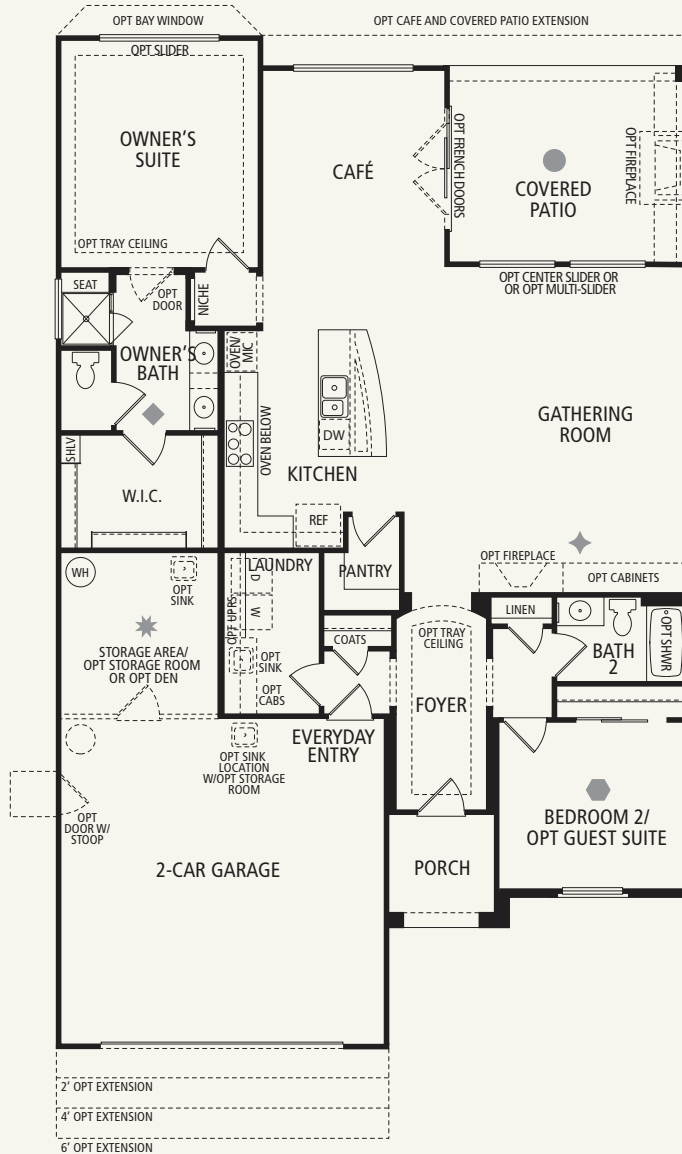

# THE SANCTUARY

Approximately 1,715 sq. ft.

- 2 Bedrooms
- 2 Baths
- 2-Car Garage + Storage

**Optional:**

- Den
- Guest Suite in lieu of Bedroom 2
- Storage Room
- Sun Room in lieu of Covered Patio

Single-Level

# THE SANCTUARY

Optional Den 1

Optional Guest Suite  
in lieu of Den 2

Optional Sun Room

Optional Walk-In Shower  
at Owner's Bath

Optional Separate Shower  
and Drop-In Tub  
at Owner's Bath