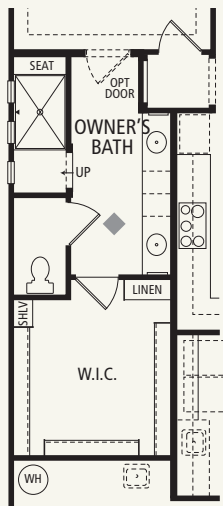

# THE SANCTUARY

Approximately 1,715 sq. ft.

- 2 Bedrooms
- 2 Baths
- 2-Car Garage + Storage

**Optional:**

- Den
- Guest Suite in lieu of Bedroom 2
- Storage Room
- Sun Room in lieu of Covered Patio

Single-Level

# THE SANCTUARY

Optional Den 1

Optional Guest Suite  
in lieu of Den 2

Optional Sun Room

Optional Walk-In Shower  
at Owner's Bath

Optional Separate Shower  
and Drop-In Tub  
at Owner's Bath