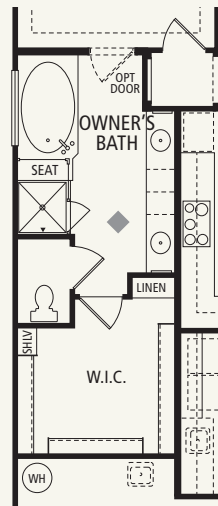

# THE SANCTUARY

Approximately 1,715 sq. ft.

- 2 Bedrooms
- 2 Baths
- 2-Car Garage + Storage

**Optional:**

- Den
- Guest Suite in lieu of Bedroom 2
- Storage Room
- Sun Room in lieu of Covered Patio

Single-Level

# THE SANCTUARY

Optional Den 1

Optional Guest Suite  
in lieu of Den 2

Optional Sun Room

Optional Walk-In Shower  
at Owner's Bath

Optional Separate Shower  
and Drop-In Tub  
at Owner's Bath