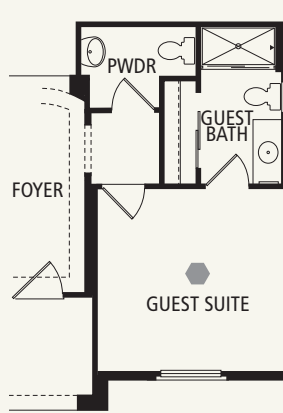

# THE SANCTUARY

Approximately 1,715 sq. ft.

- 2 Bedrooms
- 2 Baths
- 2-Car Garage + Storage

**Optional:**

- Den
- Guest Suite in lieu of Bedroom 2
- Storage Room
- Sun Room in lieu of Covered Patio

Single-Level

# THE SANCTUARY

Optional Den 1

Optional Guest Suite  
in lieu of Den 2

Optional Sun Room

Optional Walk-In Shower  
at Owner's Bath

Optional Separate Shower  
and Drop-In Tub  
at Owner's Bath