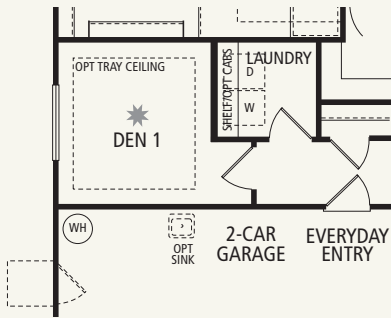

# THE SANCTUARY

Approximately 1,715 sq. ft.

- 2 Bedrooms
- 2 Baths
- 2-Car Garage + Storage

**Optional:**

- Den
- Guest Suite in lieu of Bedroom 2
- Storage Room
- Sun Room in lieu of Covered Patio

Single-Level

# THE SANCTUARY

Optional Den 1

Optional Guest Suite  
in lieu of Den 2

Optional Sun Room

Optional Walk-In Shower  
at Owner's Bath

Optional Separate Shower  
and Drop-In Tub  
at Owner's Bath